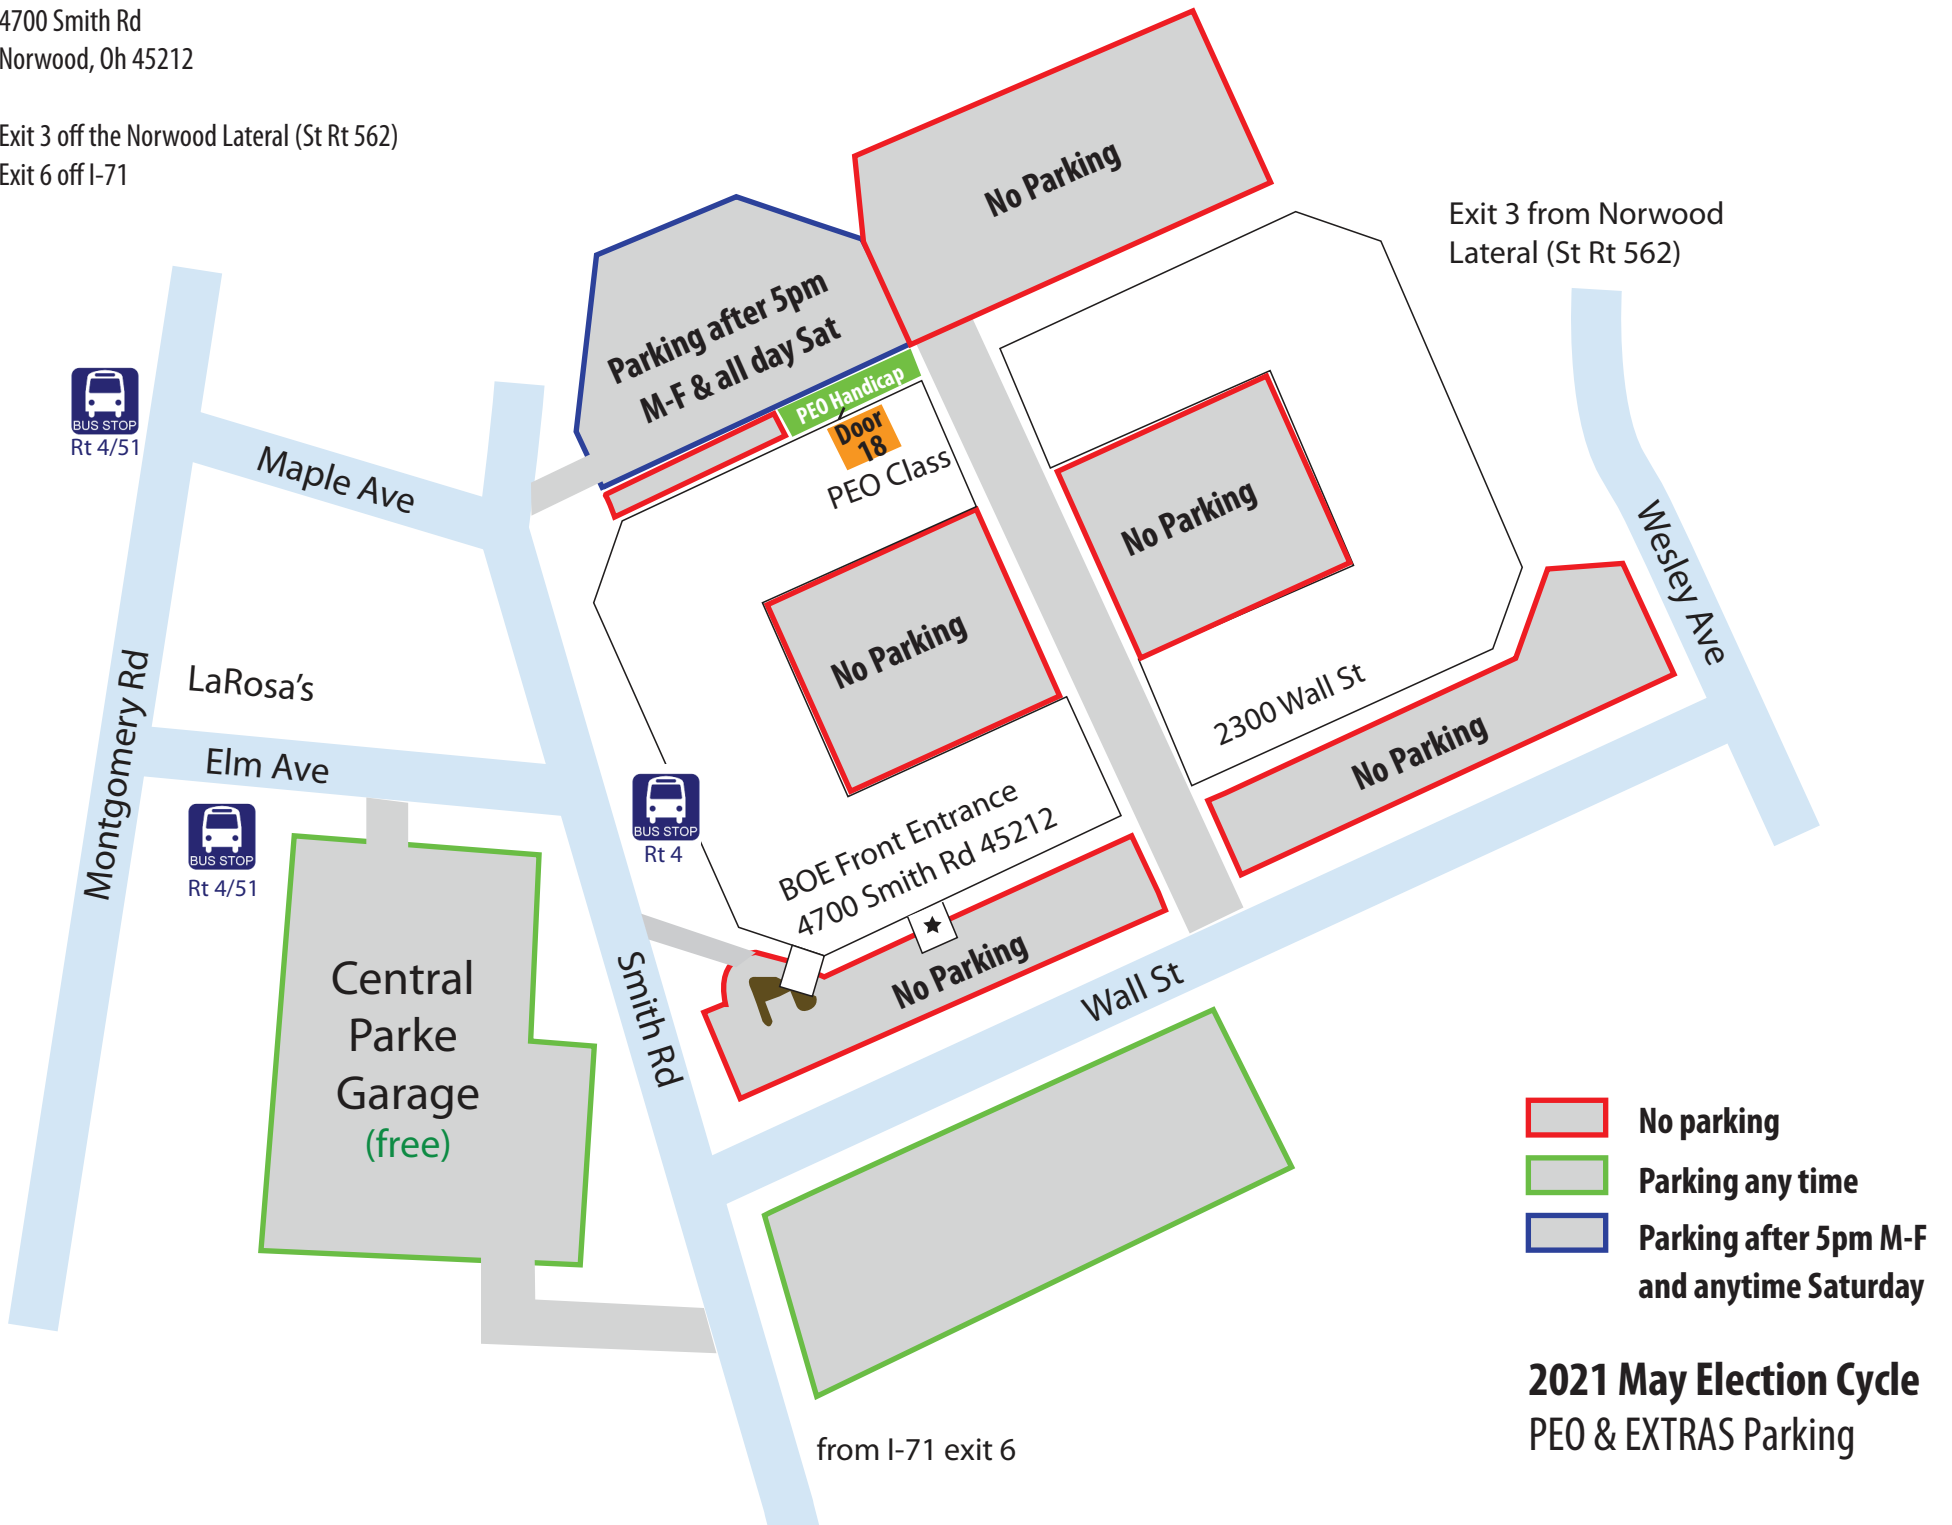

Board of Elections
4700 Smith Rd
Norwood, Oh 45212

Exit 3 off the Norwood Lateral (St Rt 562)
Exit 6 off I-71

Exit 3 from Norwood
Lateral (St Rt 562)

from I-71 exit 6