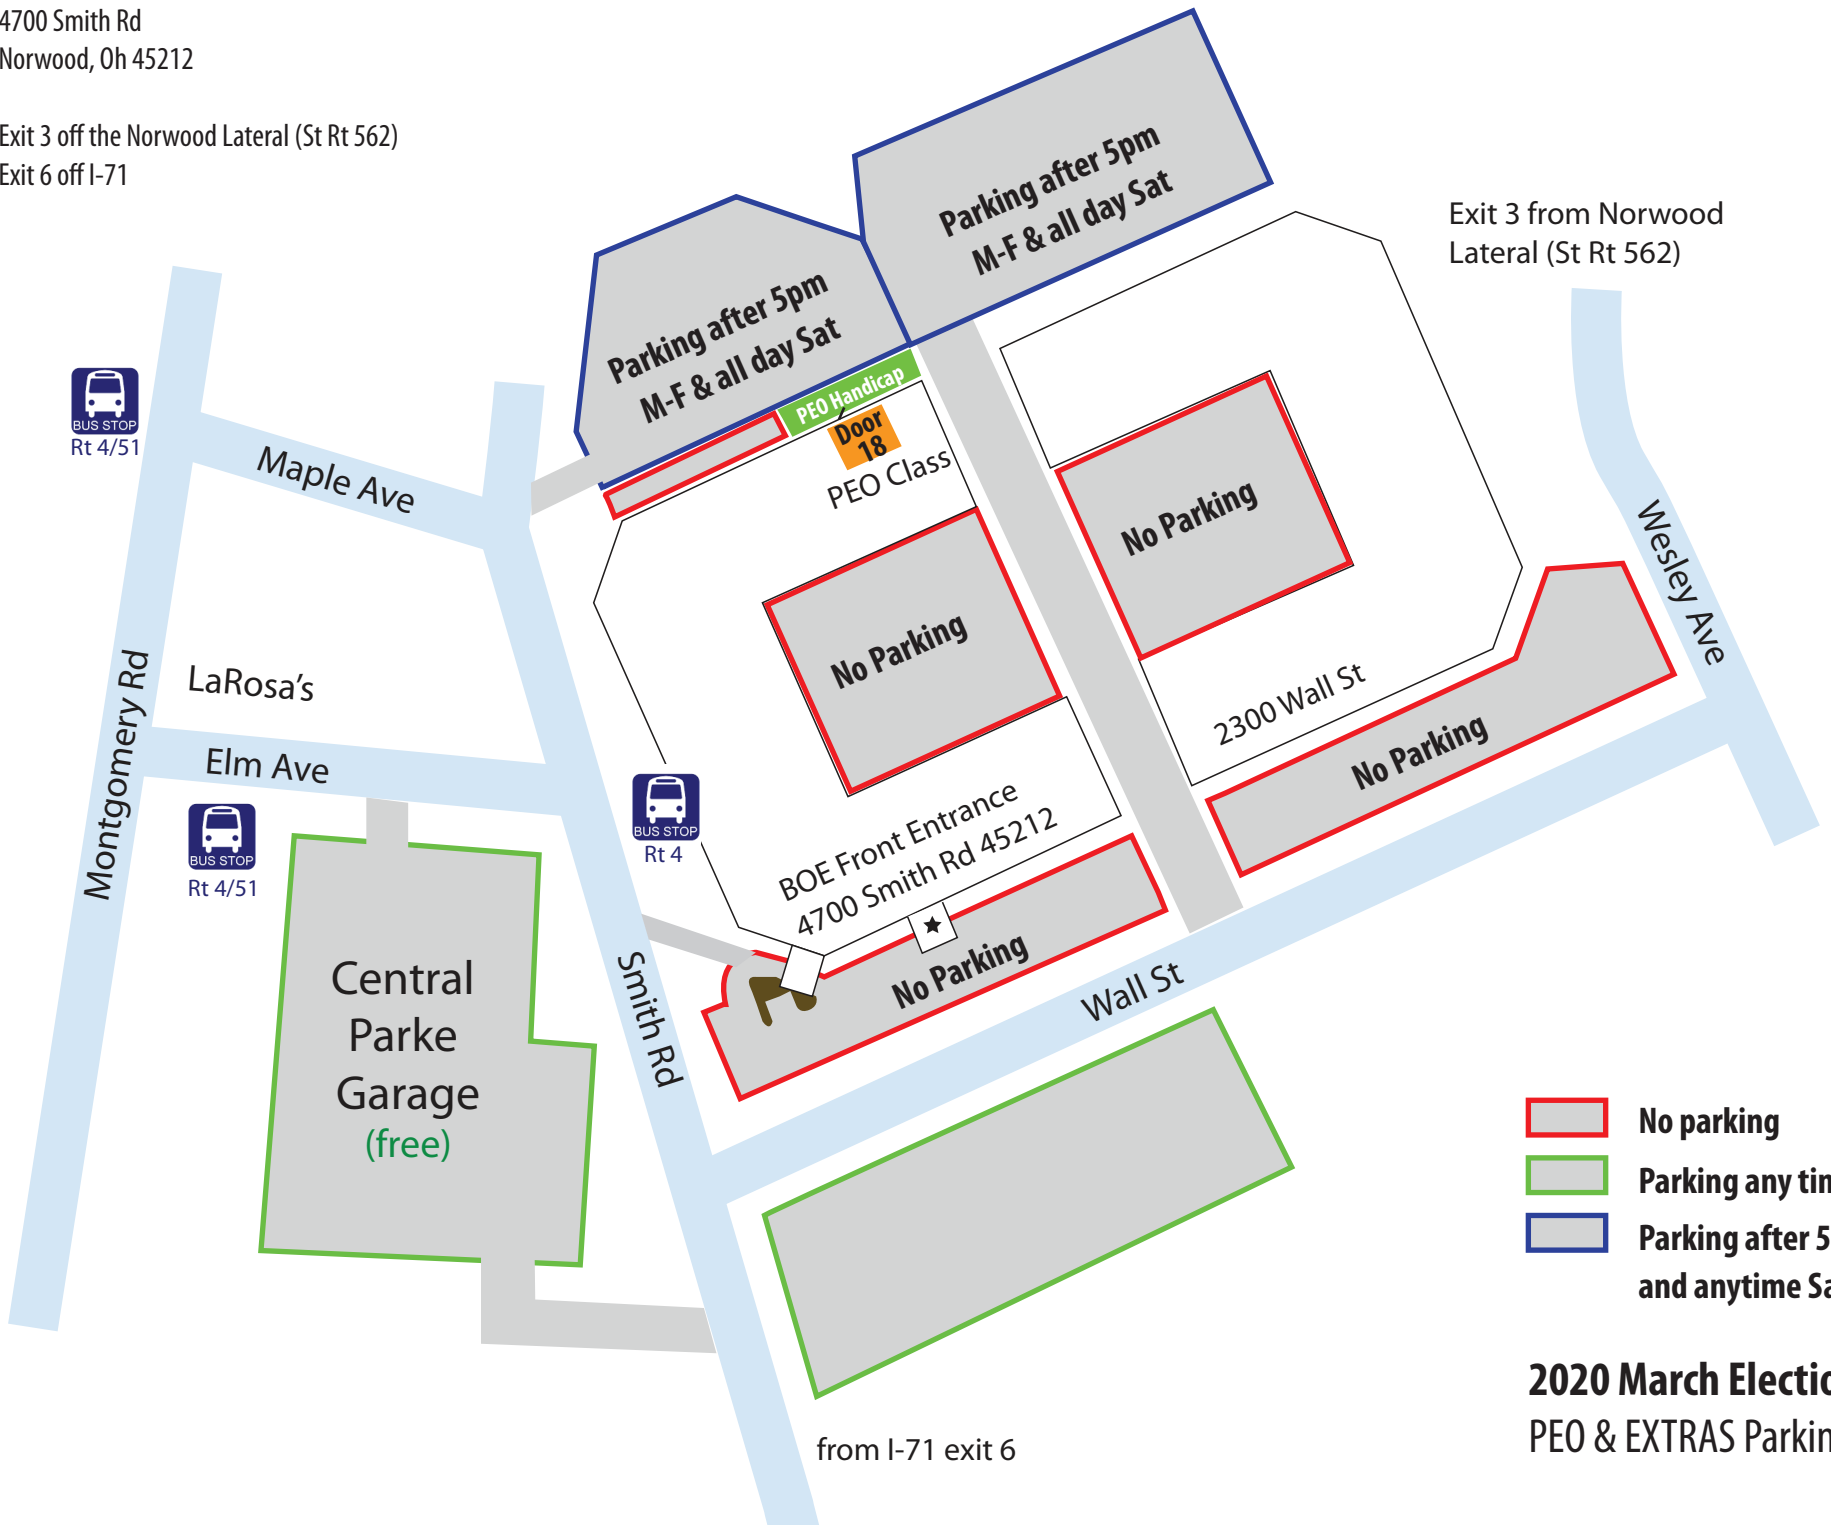

Board of Elections
4700 Smith Rd
Norwood, Oh 45212

Exit 3 off the Norwood Lateral (St Rt 562)
Exit 6 off I-71

Exit 3 from Norwood
Lateral (St Rt 562)

-  No parking
-  Parking any time
-  Parking after 5pm M-F
and anytime Saturday

2020 March Election Cycle
PEO & EXTRAS Parking